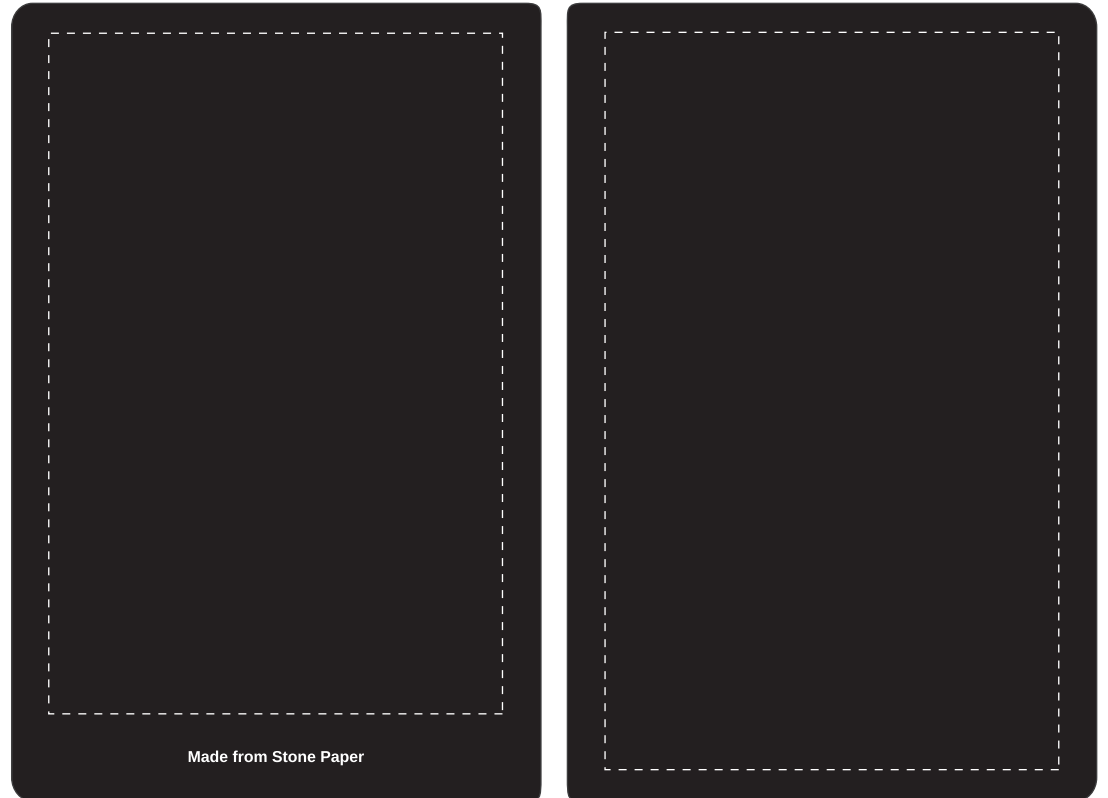

Your Ref:	Quantity:	Product Code: QS3000
Our Ref:	Version: 1	Product Colour: BLACK

PRINTING CONCERNS:**PRODUCT INFO: DUE TO THE NATURE OF THE PRODUCT THE PRINT POSITION MAY VARY BY 2 - 3 MM**

We stock this item in the following colours

PANTONE REFERENCE(S)

- Colour 1
- Colour 1
- Colour 1
- Colour 1

ARTWORK SCALE 50%

Product Image for visualisation
- colours may vary

- CENTRED TO PRINT AREA
- CENTRED TO NOTEBOOK

The dashed line is to demonstrate print area and will not appear on your printed item